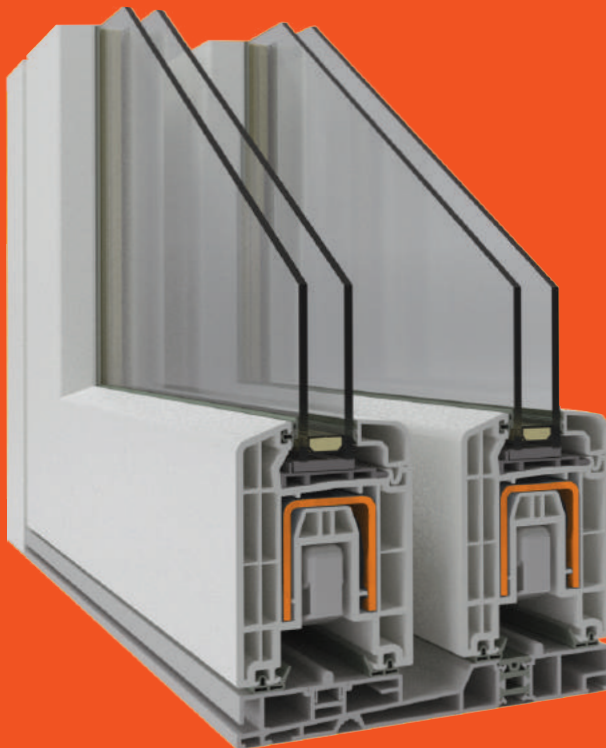

Panorama HS 76

U_f : 1,2 W / (m².K)

$R_{w, (C; C_{tr})}$ = 32 (-1; -4) dB

The window profile system that adds the outdoor spaces to your home without compromising from insulation and allows you to experience the view in the comfort of your home.

Profile Width	: 175 mm
Casement Profile Width	: 76 mm
Class/Standard	: TS 5358 - EN 12608
Gasket	: TPE Gray / Black
Glazing Bead	: Single claw - PCE gasket
Glass Thickness	: 4, 10, 20, 24, 26, 30, 36, 39 mm