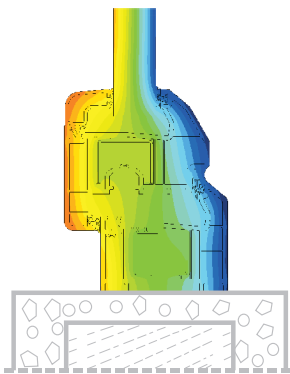

$U_f : 1,4 \text{ W} / (\text{m}^2 \cdot \text{K})$

$R_{w, (C; C_{tr})} = 32 (-1; -5) \text{ dB}$

Profile Width	: 70 mm
Number of Cubicles	: 5
Class	: A Class - TS - 5358 EN 12608
Gasket	: TPE Gray / Black
Number of Gaskets	: 2
Glazing Bead	: Single claw - PCE gasket
Number of Gaskets	: 4, 10, 20, 24, 26, 30, 36, 39 mm