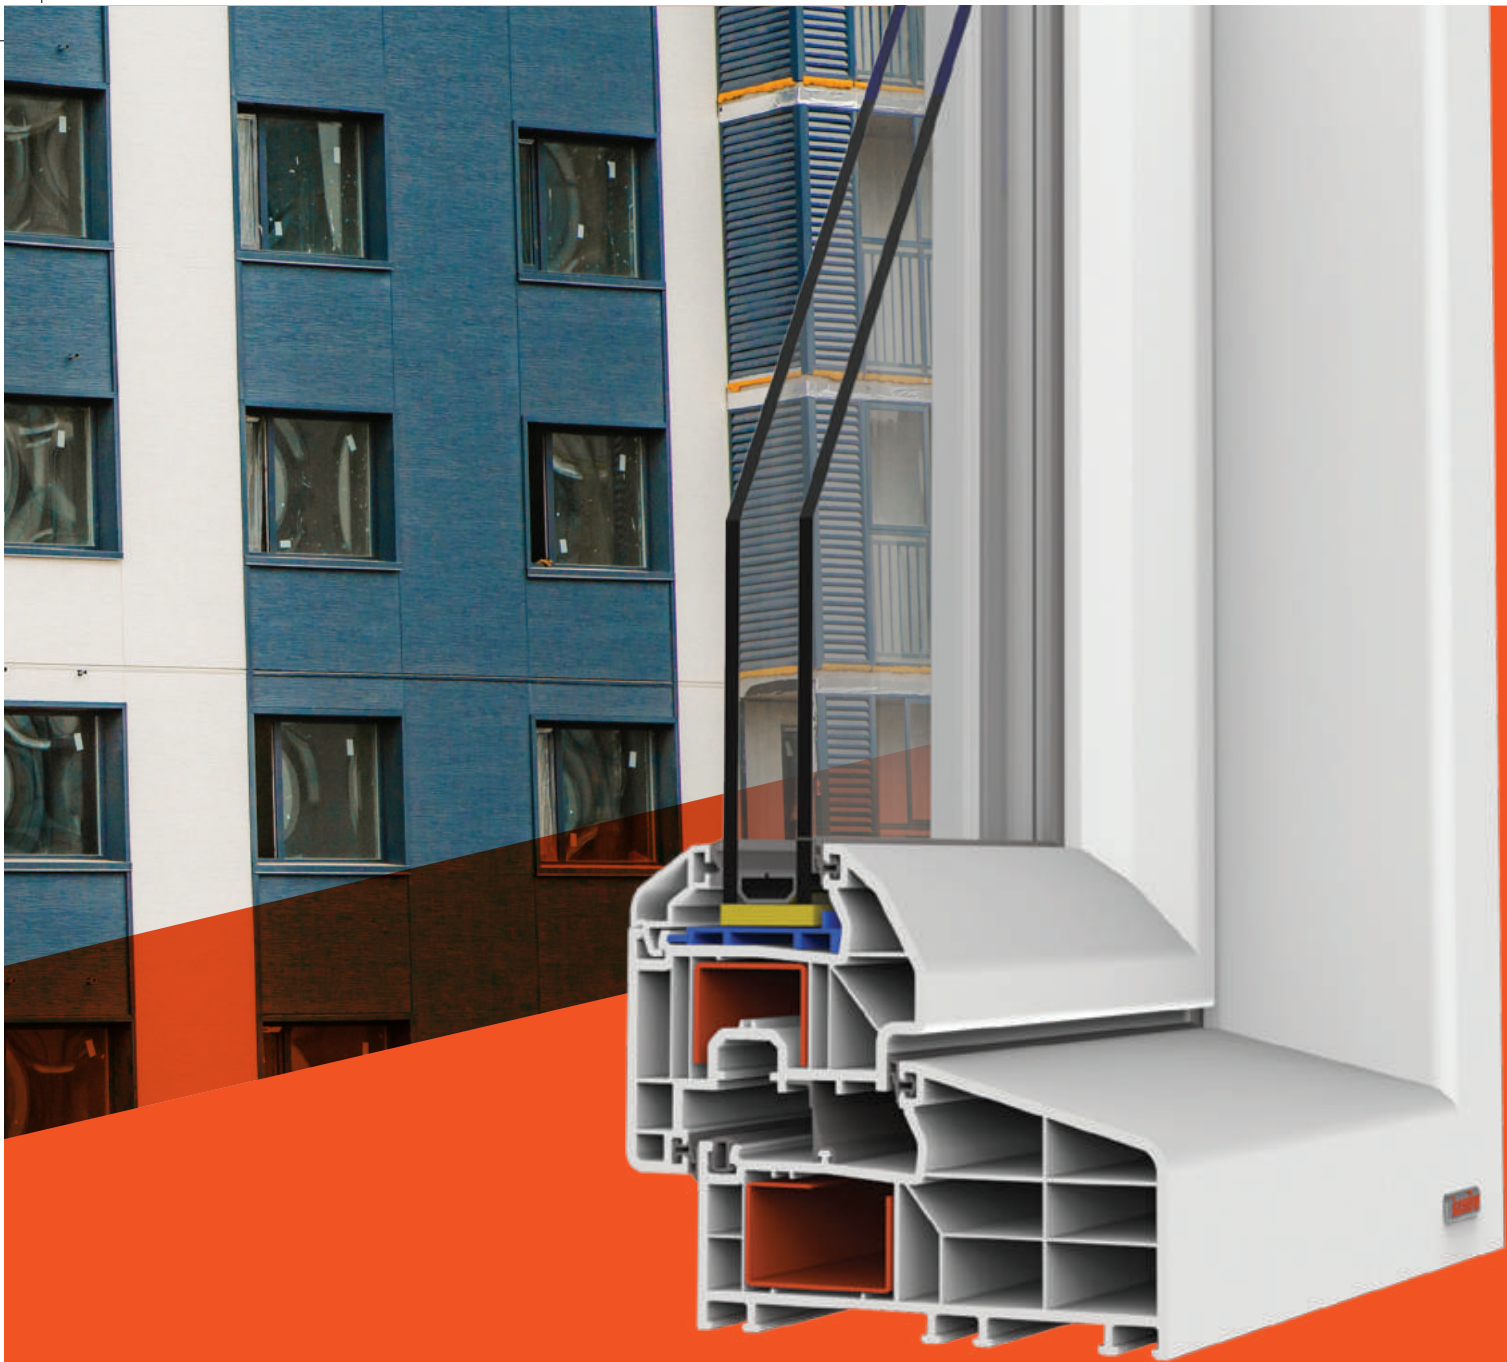

Dorado *gold* ultra frame

Dorado Gold Ultra Frame stands out with its aesthetic design and strong structure with its middle gasket (functional) structure. It offers wide usage possibilities in window and door applications. With its middle gasket structure, it provides superior sound and heat insulation in addition to high performance and solutions in wide and long-spans.