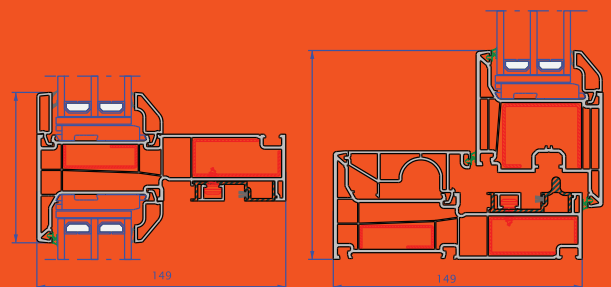

Comfort Slide

Comfort Slide PVC sliding door and window system was designed with the expertise and professionalism gained from international experiences by aiming to offer ease of use and sound insulation as well as offering more living spaces.

Frame Profile Width	: 149 mm
Casement Profile Width	: 76 mm
Number of Cubicles (Frame)	: 5
Number of Cubicles (Casement)	: 5
Gasket	: TPE Gray/Black
Number of Gaskets	: 2
Glazing Bead	: Single claw - PCE gasket
Glass Thickness	: 24, 30, 36, 44, 52 mm