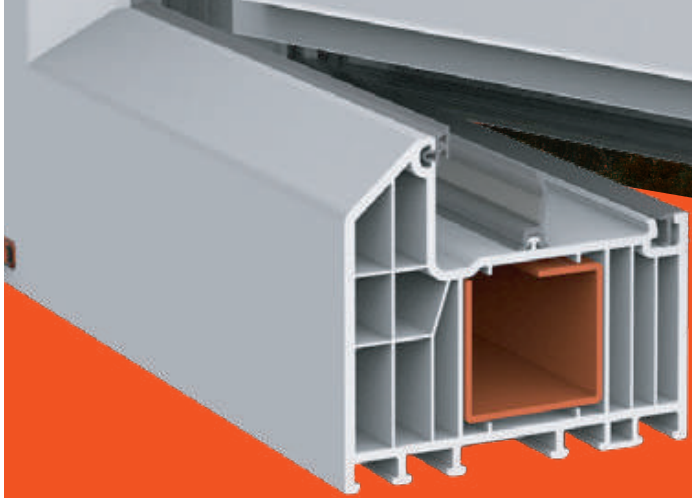

LOOK AT CHANGE FROM WINSA

2022 PRODUCT CATALOGUE

winsa®

by winsa
Revotech
 REVOLUTION IN WINDOW TECHNOLOGY
gold

$U_f: 0,90 \text{ W / (m}^2 \cdot \text{K)}$

$R_{w, (C; C_p)} = 43^* (-2; -5) \text{ dB}$

Revotech Gold, with a profile width of 90 mm, manufactured up to international standards, offers unique heat and sound insulation to its users with 7 cubicles and a middle gasket structure.